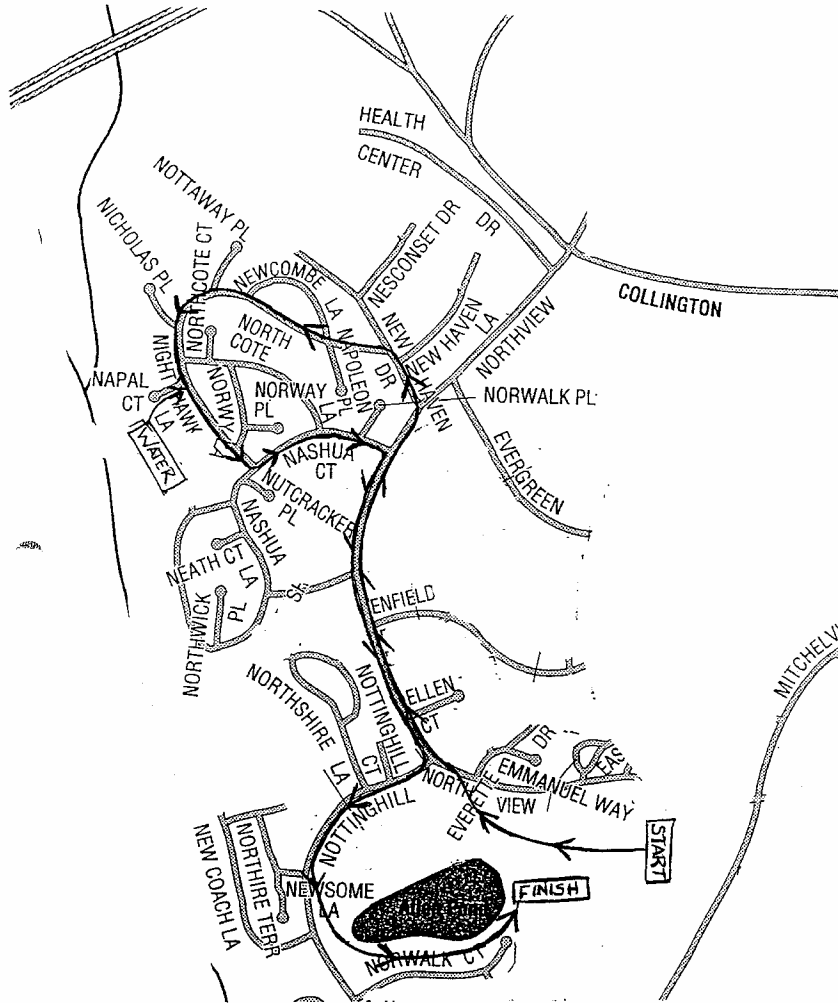

5K Run For Kathy Course Map

The race begins inside Allen Pond Park on the access road across from the Robert Huston Soccer Field near Mitchelville Road. It goes past the ice rink, and takes a left onto Northview Drive, which is heading north towards Rt. 197. It then heads into the community by taking a left onto New Haven Drive, a left onto Nighthawk, a left onto Nashua, a right onto Northview, and a right onto Nottinghill. You then enter Allen Pond from the back side, go through the woods on the bike trail and follow the trail around to the back of the Boathouse where it ends.